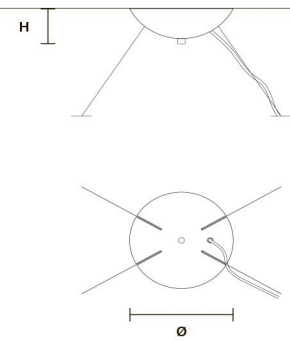

FINISHINGS

● V87

ROYALE A 5/31/70

Applique

SIZE

w 31 cm / 12.20"
 d 19 cm / 7.50"
 H 70 cm / 27.60"
 ■ 8,5 kg / 18.70 lb

STANDARD LIGHTING

5×E14×10 W MAX (NOT INCL.)
 USA 5×E12×40 W MAX (NOT INCL.)

FINISHINGS

● V87

SINGLE CANOPIES

SINGLE CANOPY

SIZE

ø 18 cm / 7.10"
H 6 cm / 2.40"

FINISHINGS

● V87

PRODUCT NAME

ROYALE S 9/50/55
ROYALE S 30/80/75
ROYALE S 40/100/110

SINGLE CANOPY

SIZE

ø 18 cm / 7.10"
H 6 cm / 2.40"

FINISHINGS

● V87

PRODUCT NAME

ROYALE S 12/85/50 OV

SINGLE CANOPY

SIZE

ø 18 cm / 7.10"
H 6 cm / 2.40"

FINISHINGS

● V87

PRODUCT NAME

ROYALE S 24/120/50 OV
ROYALE S 36/155/50 OV