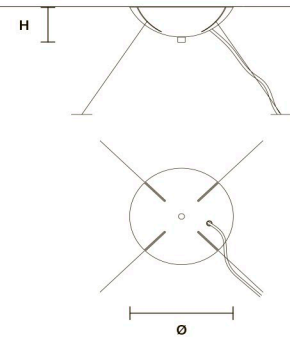

FINISHINGS

● V87

ROYALE PL 33/75/125

Ceiling

SIZE

ø 75 cm / 29.50"
 H 125 cm / 49.20"
 ■ 61 kg / 134.20 lb

STANDARD LIGHTING

33×E14×10 W MAX (NOT INCL.)
 USA 33×E12×40 W MAX (NOT INCL.)

FINISHINGS

● V87

ROYALE A 5/31/70

Applique

SIZE

w 31 cm / 12.20"
 d 19 cm / 7.50"
 H 70 cm / 27.60"
 ■ 8,5 kg / 18.70 lb

STANDARD LIGHTING

5×E14×10 W MAX (NOT INCL.)
 USA 5×E12×40 W MAX (NOT INCL.)

FINISHINGS

● V87

SINGLE CANOPIES

SINGLE CANOPY

SIZE

ø 18 cm / 7.10"
H 6 cm / 2.40"

FINISHINGS

● V87

PRODUCT NAME

ROYALE S 9/50/55
ROYALE S 30/80/75
ROYALE S 40/100/110

SINGLE CANOPY

SIZE

ø 18 cm / 7.10"
H 6 cm / 2.40"

FINISHINGS

● V87

PRODUCT NAME