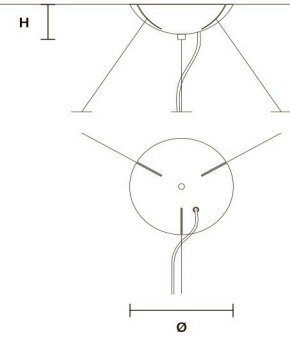

FINISHINGS

● V87

ROYALE PL 33/75/125

Ceiling

SIZE

ø 75 cm / 29.50"
 H 125 cm / 49.20"
 ■ 61 kg / 134.20 lb

STANDARD LIGHTING

33×E14×10 W MAX (NOT INCL.)
 USA 33×E12×40 W MAX (NOT INCL.)

FINISHINGS

● V87

ROYALE A 5/31/70

Applique

SIZE

w 31 cm / 12.20"
 d 19 cm / 7.50"
 H 70 cm / 27.60"
 ■ 8,5 kg / 18.70 lb

STANDARD LIGHTING

5×E14×10 W MAX (NOT INCL.)
 USA 5×E12×40 W MAX (NOT INCL.)

FINISHINGS

● V87

SINGLE CANOPIES

SINGLE CANOPY

SIZE

ø 18 cm / 7.10"
H 6 cm / 2.40"

FINISHINGS

● V87

PRODUCT NAME

ROYALE S 9/50/55
ROYALE S 30/80/75
ROYALE S 40/100/110

SINGLE CANOPY

SIZE

ø 18 cm / 7.10"
H 6 cm / 2.40"

FINISHINGS

● V87

PRODUCT NAME